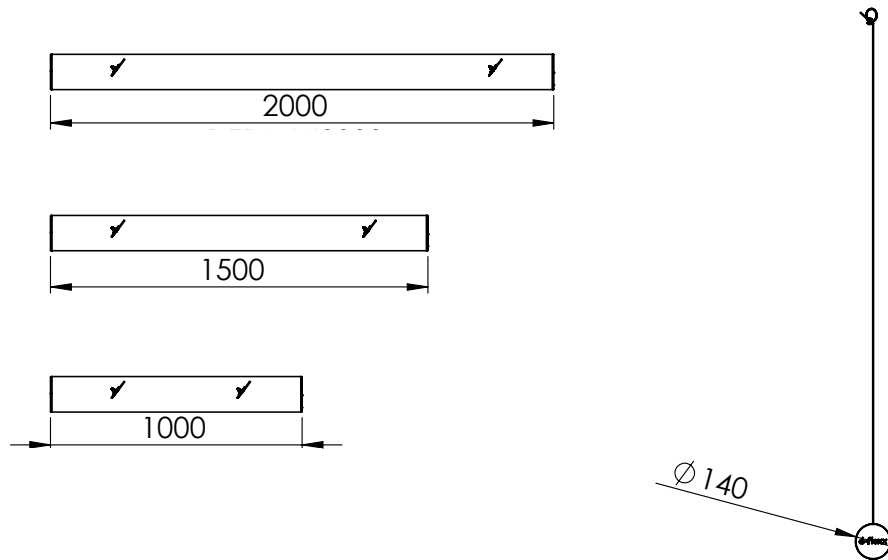

### Description

The Hanging Height Restriction PAPA is a robust and highly visible height restriction marker in a warning yellow colour. It is designed for clearly indicating maximum height limits in drive-through areas. This height limiter helps prevent damage to vehicles and infrastructure by providing a clear height indication.

### Technical Information

Operational Temperature Range:	-40°C up to +50°C / -40°F up to +112°F
Ignition Temperature:	350-360°C / 662 - 680°F
Flash Point:	350-360°C / 662 - 680°F
Toxicity:	Nontoxic
Chemical Resistance:	High-ISO / TR 10358
UV Stability	Gray scale: 5/5
Changes to material after 5 years:	Blue Wool scale: 8/8 Tensile strength: No changes
Static Rating (surface resistivity):	1015-1016 Ω
Standard Warranty:	5 Years
Deflection zone:	250mm / 9,84in

## Specifications

## Measurements mm vs in

	mm	in
Diameter	140	5,51
Width 1	1000	39,37
Width 2	1500	59,06
Width 3	2000	78,74